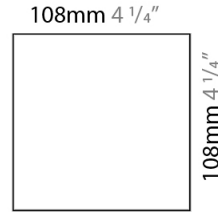

CUBO SURFACE

D43006- -

base number
Color   Finish
Temperature   Options

1. To build a product code in our configurator select the specify button on the base model # product page
2. To build a manual product code on this datasheet choose from the options listed below in blue font and add the suffix to the base model #

GENERAL

Series: Cubo
Brand: Icone
Division: Design
Mounting Type: Surface
Mounting Location: Wall
Subcategory: Ambient

PHYSICAL

Shape: Square
Length (mm): 110
Length (in): 4 ⁵/₁₆
Width (mm): 100
Width (in): 3 ¹⁵/₁₆
Height (mm): 110
Height (in): 4 ⁵/₁₆
Light Distribution: Direct / Indirect
Fixture Finish: WHI / TWH / TSL / CGL / BGL
Fixture Material: Extruded Aluminum

ELECTRICAL

Lamp Type: LED
Total Output Wattage (W): 20
Dimming: Electronic Low Voltage Dimming
Input Voltage (V): 120Vac Direct Line

LED

Color Temperature (°K): 3000
Nominal Lumen (lm): 1400
CRI: >90 CRI
Lamp Life (hrs): 50000

OPTICAL

RATINGS AND CERTIFICATIONS

Certified By: Certified for North American Standards
IP rating: IP20

J-Box Cover Plate included