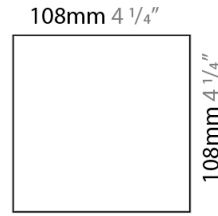

CUBO SURFACE

D43007- -

base number
Color   Finish
Temperature   Options

PROJECT _____
TYPE _____
SPECIFIER _____
QUANTITY _____
DATE _____

1. To build a product code in our configurator select the specify button on the base model # product page
2. To build a manual product code on this datasheet choose from the options listed below in blue font and add the suffix to the base model #

GENERAL

Series: Cubo
Brand: Icone
Division: Design
Mounting Type: Surface
Mounting Location: Wall
Subcategory: Ambient

PHYSICAL

Shape: Square
Length (mm): 110
Length (in): 4 5/16
Width (mm): 100
Width (in): 3 15/16
Height (mm): 110
Height (in): 4 5/16
Light Distribution: Direct / Indirect
Fixture Finish: WHI / TWH / TSL / CGL / BGL
Fixture Material: Extruded Aluminum

ELECTRICAL

Lamp Type: LED
Total Output Wattage (W): 15
Dimming: Electronic Low Voltage Dimming
Input Voltage (V): 120Vac Direct Line

LED

Color Temperature (°K): 3000
Nominal Lumen (lm): 1050
CRI: >90 CRI
Lamp Life (hrs): 50000

OPTICAL

RATINGS AND CERTIFICATIONS

Certified By: Certified for North American Standards
IP rating: IP20

J-Box Cover Plate included