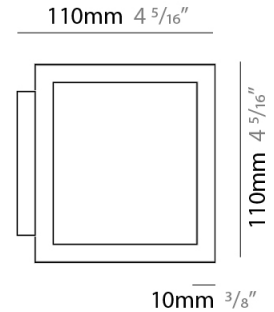

CUBO SURFACE

D43007- -

base number
Color   Finish
Temperature   Options

PROJECT _____
TYPE _____
SPECIFIER _____
QUANTITY _____
DATE _____

1. To build a product code in our configurator select the specify button on the base model # product page
2. To build a manual product code on this datasheet choose from the options listed below in blue font and add the suffix to the base model #

GENERAL

Series: Cubo
Brand: Icone
Division: Design
Mounting Type: Surface
Mounting Location: Wall
Subcategory: Ambient

PHYSICAL

Shape: Square
Length (mm): 110
Length (in): 4 5/16
Width (mm): 100
Width (in): 3 15/16
Height (mm): 110
Height (in): 4 5/16
Light Distribution: Direct / Indirect
Fixture Finish: WHI / TWH / TSL / CGL / BGL
Fixture Material: Extruded Aluminum

ELECTRICAL

Lamp Type: LED
Total Output Wattage (W): 15
Dimming: Electronic Low Voltage Dimming
Input Voltage (V): 120Vac Direct Line

LED

Color Temperature (°K): 3000
Nominal Lumen (lm): 1050
CRI: >90 CRI
Lamp Life (hrs): 50000

OPTICAL

RATINGS AND CERTIFICATIONS

Certified By: Certified for North American Standards
IP rating: IP20