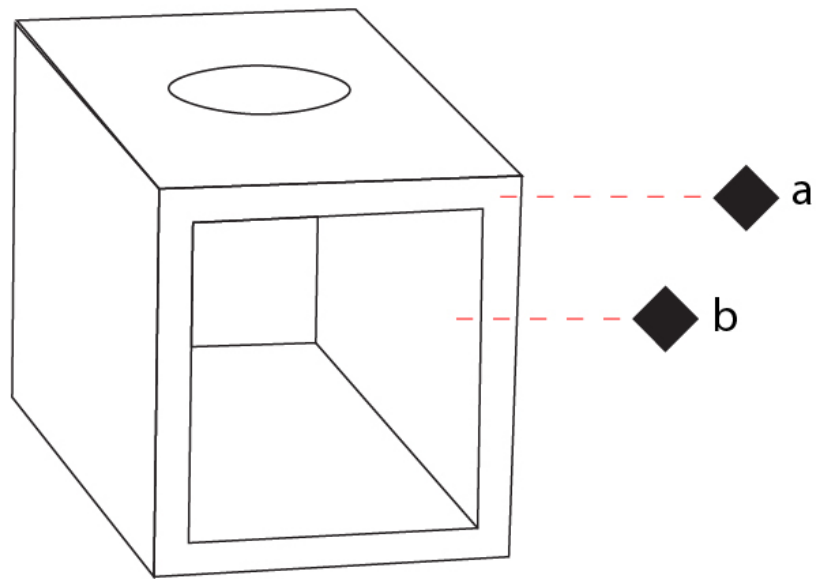

CUBO SURFACE

D43006-

PROJECT _____

TYPE _____

SPECIFIER _____

QUANTITY _____

DATE _____

D