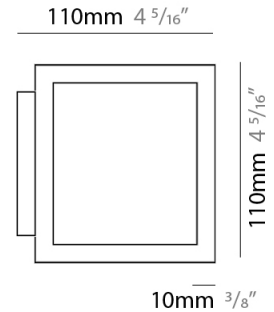

CUBO SURFACE

D43006- -

base number
Color   Finish
Temperature   Options

1. To build a product code in our configurator select the specify button on the base model # product page
2. To build a manual product code on this datasheet choose from the options listed below in blue font and add the suffix to the base model #

GENERAL

Series: Cubo
Brand: Icone
Division: Design
Mounting Type: Surface
Mounting Location: Wall
Subcategory: Ambient

PHYSICAL

Shape: Square
Length (mm): 110
Length (in): 4 ⁵/₁₆
Width (mm): 100
Width (in): 3 ¹⁵/₁₆
Height (mm): 110
Height (in): 4 ⁵/₁₆
Light Distribution: Direct / Indirect
Fixture Finish: WHI / TWH / TSL / CGL / BGL
Fixture Material: Extruded Aluminum

ELECTRICAL

Lamp Type: LED
Total Output Wattage (W): 20
Dimming: Electronic Low Voltage Dimming
Input Voltage (V): 120Vac Direct Line

LED

Color Temperature (°K): 3000
Nominal Lumen (lm): 1400
CRI: >90 CRI
Lamp Life (hrs): 50000

OPTICAL

RATINGS AND CERTIFICATIONS

Certified By: Certified for North American Standards
IP rating: IP20